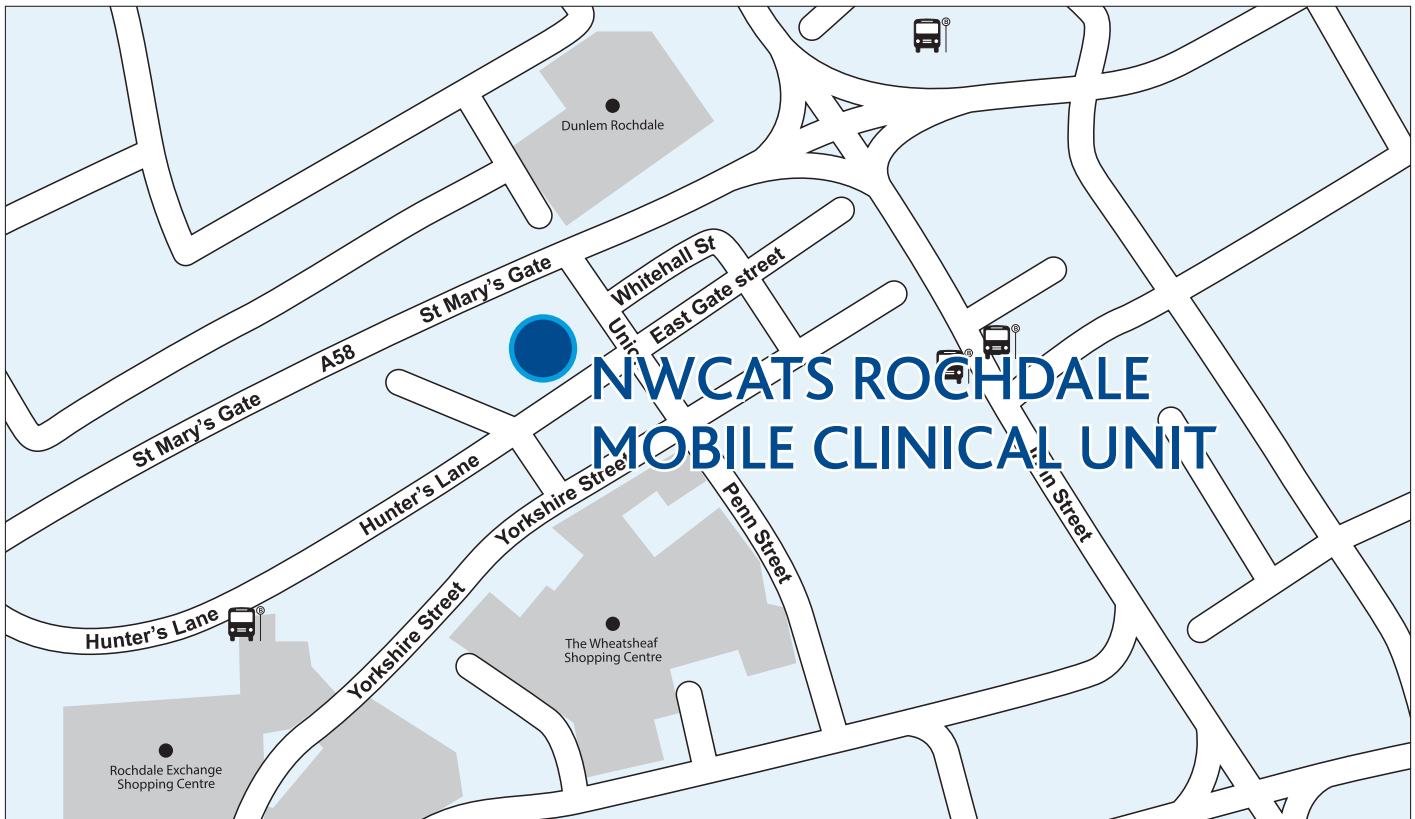

HOW TO FIND THE NWCATS ROCHDALE MOBILE CLINICAL UNIT

Union Street Car Park, Union Street, Rochdale, OL16 1DY

The mobile clinical unit is located on Union Street car park. **There is limited free parking at this location however there are local short stay pay-and-display car parks.** There is designated parking for blue badge holders.

BY ROAD

Situated just off the **A58**, close to the Wheatsheaf Shopping Centre in the centre of Rochdale and only 3 miles from the **M62**.

BY BUS

From Ashton take the **409** or take the **181** or **182** from Manchester.

BY RAIL: Rochdale rail station is only a few minutes walk away.