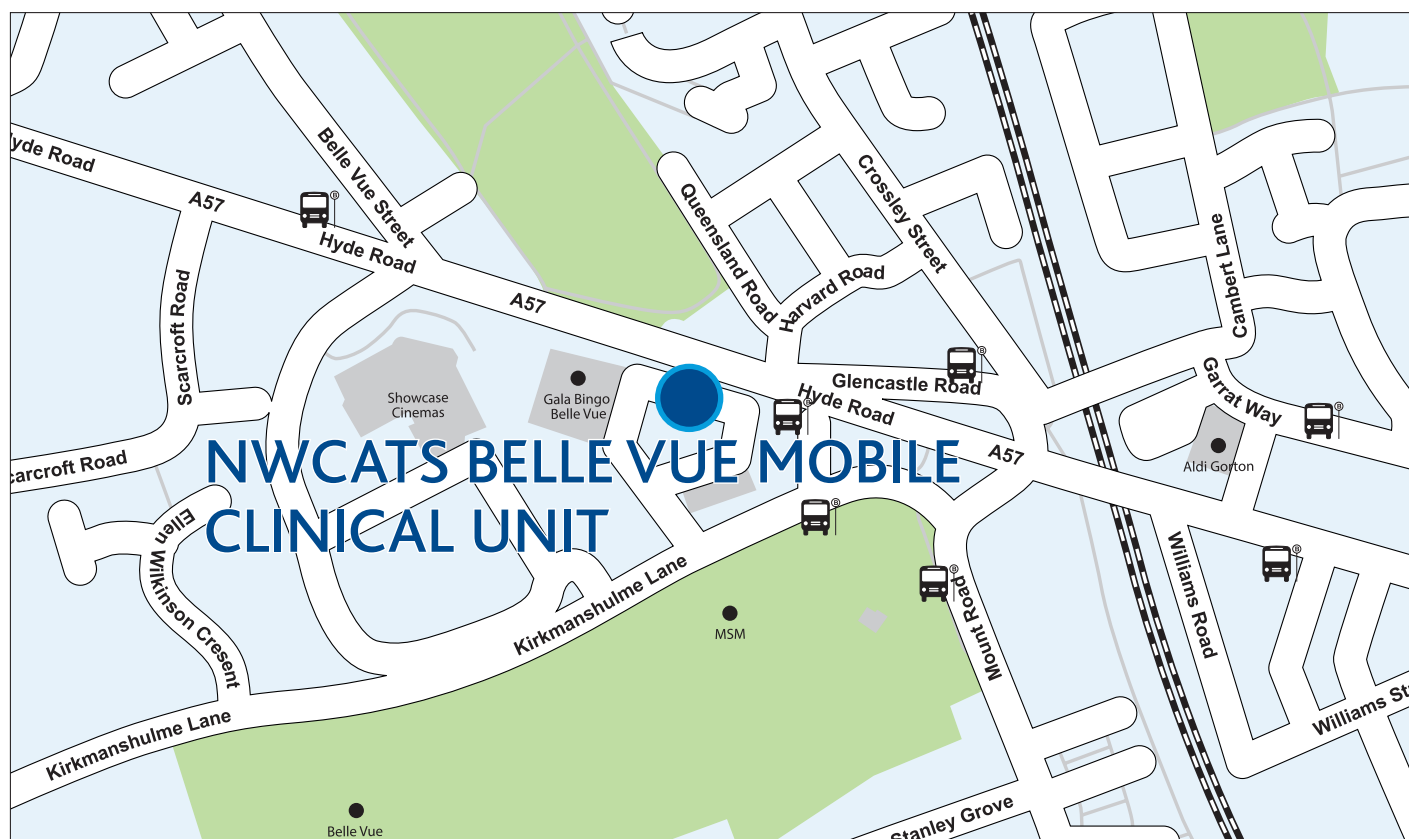

HOW TO FIND THE NWCATS BELLE VUE MOBILE CLINICAL UNIT

Hyde Road, Belle Vue, M18 7BA

The mobile clinical unit is located in the **Gala Bingo car park**, entrance off Kirkmanshulme Lane.

BY ROAD

Conveniently placed on Hyde Road / Kirkmanshulme Lane, easily accessible from Ashton-under-Lyne, Hyde and Manchester. Close to the Showcase Cinema and opposite Belle Vue Greyhound Stadium. You will see a signpost at the entrance to the car park on Kirkmanshulme Lane. There is free parking at this location and designated spaces for blue badge holders.

BY BUS

52,54,168,169 and **170**. From Manchester Piccadilly, take the **201, 203** or **204**.

BY RAIL

Belle Vue Station is located nearby, approximately five minutes walk.

On arrival - please report to reception and our staff will collect you from the waiting room.