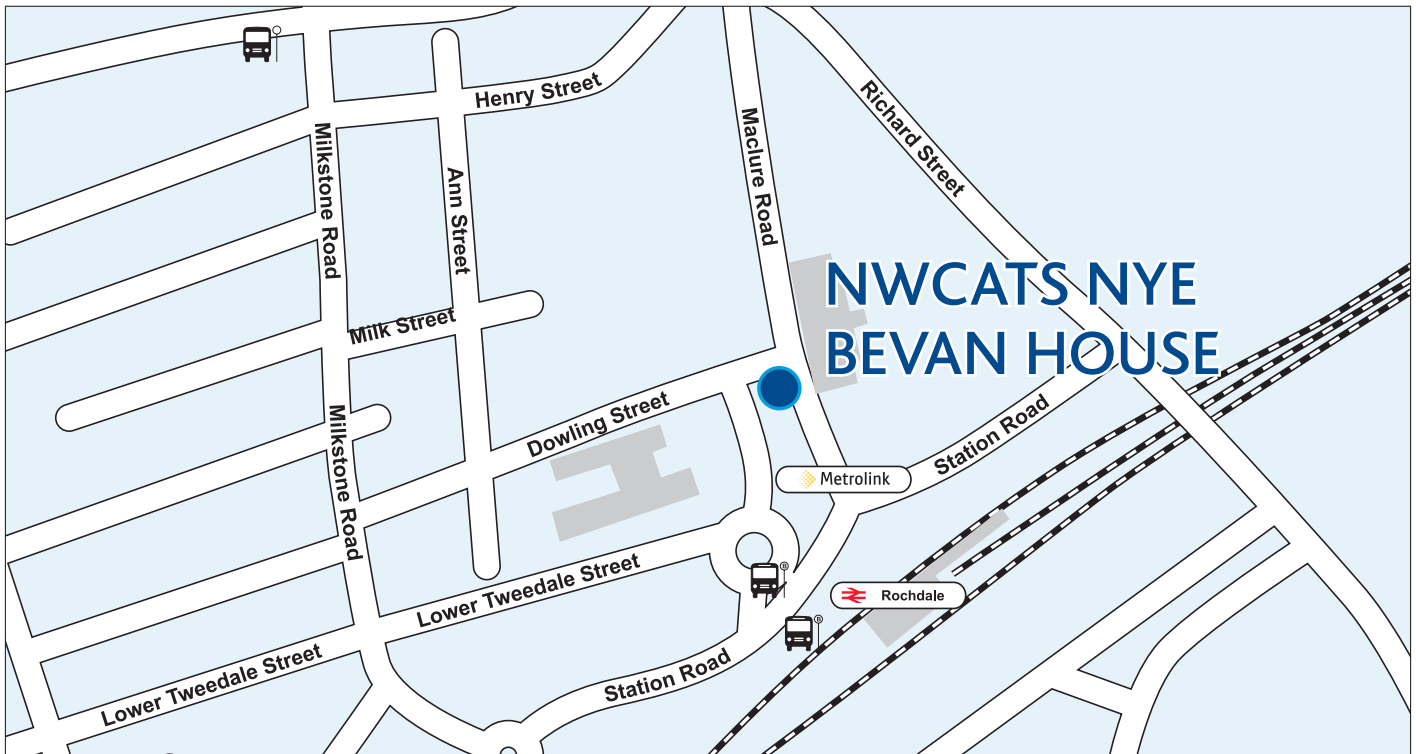

HOW TO FIND THE NWCATS NYE BEVAN HOUSE

Maclure Road, Rochdale, Lancashire, OL11 1DN

BY ROAD

Rochdale is North East of Manchester and is situated close to the **M66**, **M62** and the **A627** motorways. If coming from the Manchester region, the ideal route requires you to merge onto the **M62**. After 0.3 miles take the **A627** exit at junction 20 towards Rochdale/Oldham. Then take the 1st exit at the roundabout onto the **A627** towards Rochdale. Turn left at Edinburgh Way where you will see signs for Rochdale/**A66/A58**. At the next roundabout take the 3rd exit onto Manchester Road, and then turn right after 0.8 miles onto Drake St. Finally, after 0.4 miles turn right onto Maclure Road where the venue is on your right hand side just after St John the Baptist Church. **There is free on site parking available.**

BY RAIL: By Train: The nearest train station is **Rochdale Rail Station** which is just a 2 minute walk away from the venue. On exiting the station, head North West towards the roundabout and continue straight over the roundabout onto Maclure Road. Continue walking up Maclure Road, where St. John The Baptist RC Church will be on the left and Nye Bevan House is on the left hand side just before St John the Baptist church, the Metrolink tram stop is directly in front of Nye Bevan House.

BY METROLINK: The Metrolink tram runs from Manchester City Centre to Rochdale and the nearest stop is at **Rochdale Rail Station**. See Rail directions above. The Metrolink tram stop is directly outside Nye Bevan House.