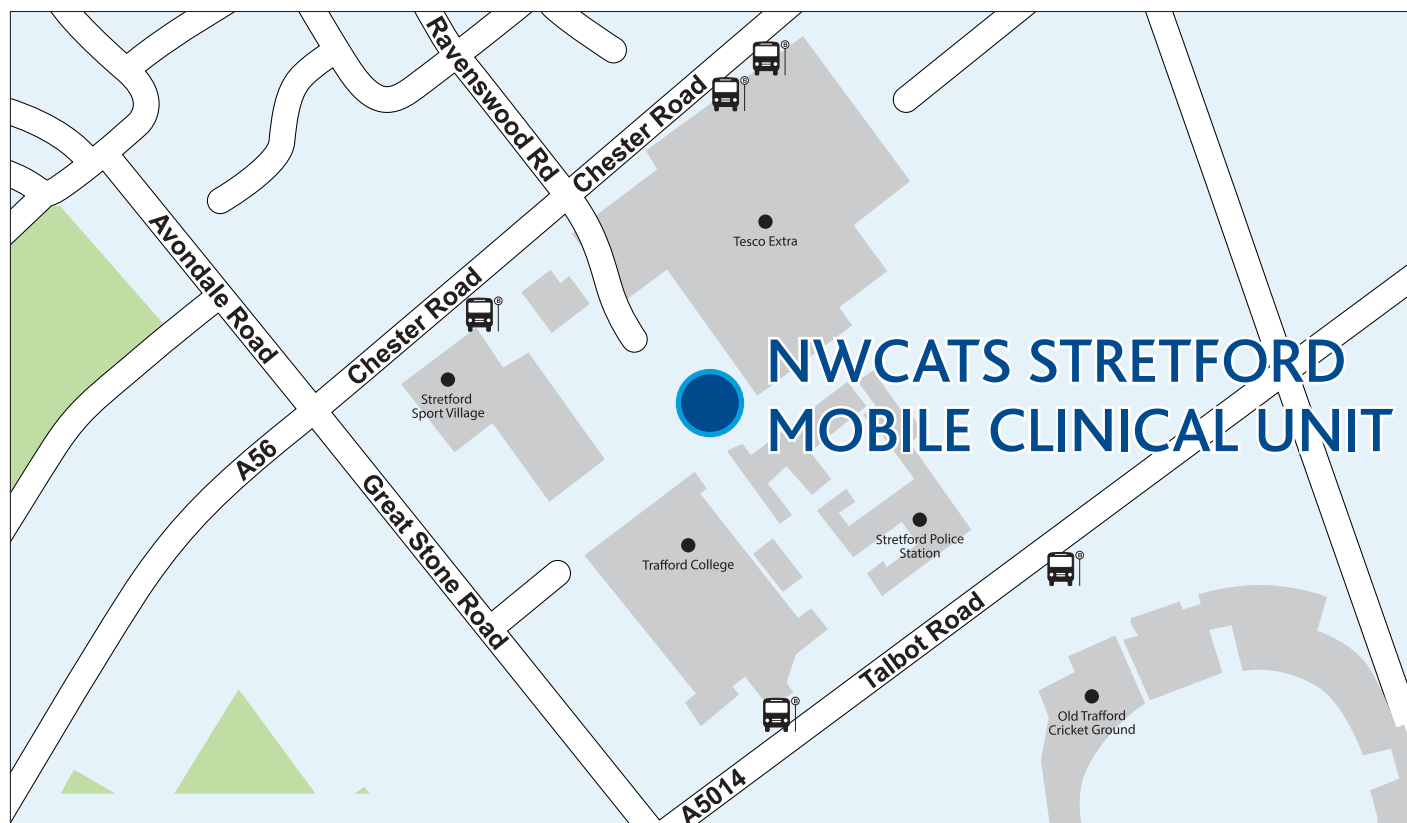

HOW TO FIND THE NWCATS STRETFORD MOBILE CLINICAL UNIT

Great Stone Road, Trafford, M32 0ZS (Leisure Centre)

The mobile clinical unit is located in Stretford Leisure Centre car park. **There is free parking at this location and designated spaces for blue badge holders**

BY ROAD

Situated just off Chester Road (**A56**) and easily accessible from Altrincham, Sale, Salford and Manchester.

BY BUS

255, 256, 257, 263 & 264.